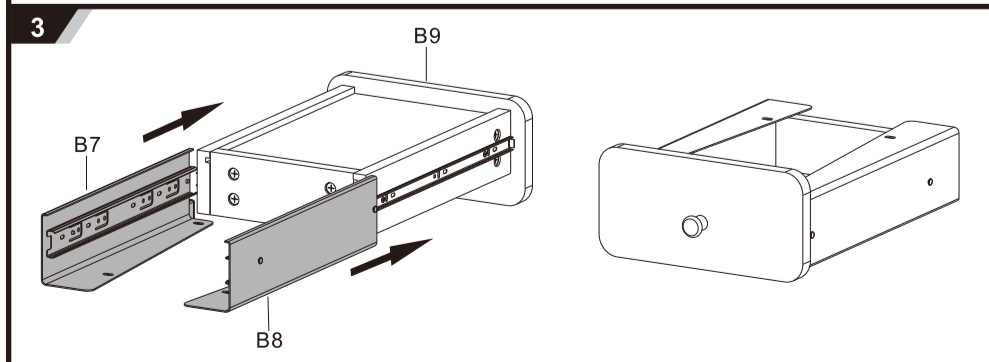

Healthy Ergo Study Desk

ASSEMBLY INSTRUCTIONS

CAUTION!

1. This product is intended for indoor use only.
2. This product should be placed on the flat ground.
3. Once water, oil and other liquid adhere to the surface of product, you should quickly wipe it clean.
4. Please regularly check and fasten joint parts in case of product shake and loosening.
5. Do not lay product in place of the corrosive gas and moisture in case of surface damage.
6. Never fasten screws tightly before all screws fixed to the right place.
7. Please use damp cloth to clean the desktop.

6

Attention: two legs should be adjusted to same high level.

7

8

9

10

12

11