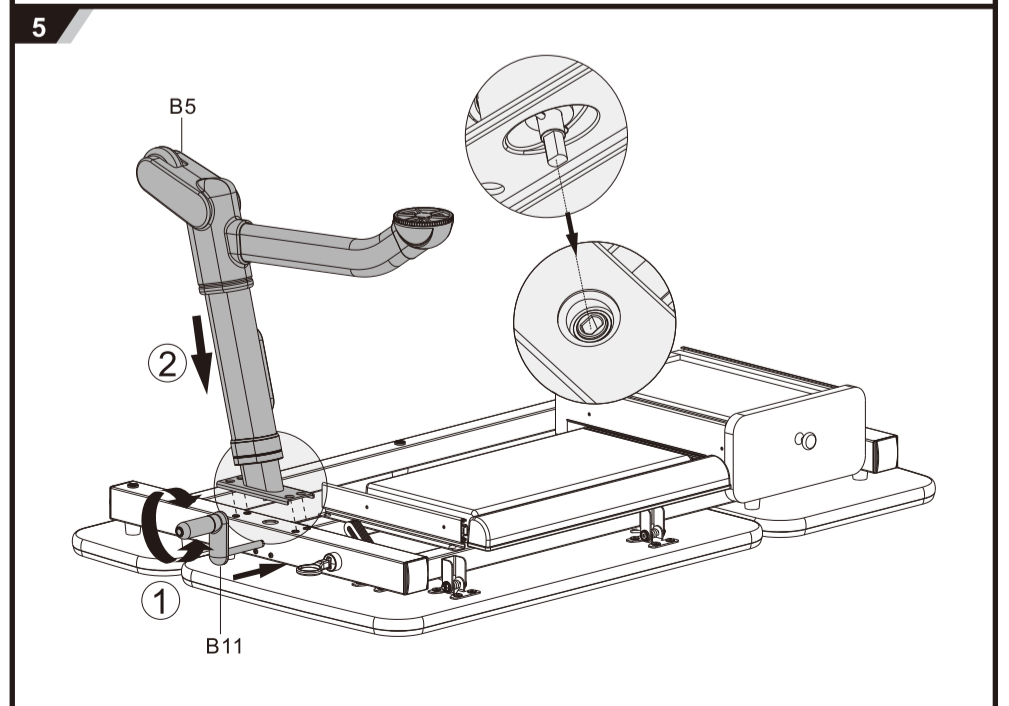

Healthy Ergo Study Desk

ASSEMBLY INSTRUCTIONS

CAUTION!

1. This product is intended for indoor use only.
2. This product should be placed on the flat ground.
3. Once water, oil and other liquid adhere to the surface of product, you should quickly wipe it clean.
4. Please regularly check and fasten joint parts in case of product shake and loosening.
5. Do not lay product in place of the corrosive gas and moisture in case of surface damage.
6. Never fasten screws tightly before all screws fixed to the right place.
7. Please use damp cloth to clean the desktop.

6

Attention: two legs should be adjusted to same high level.

7

8

9

10

12

11