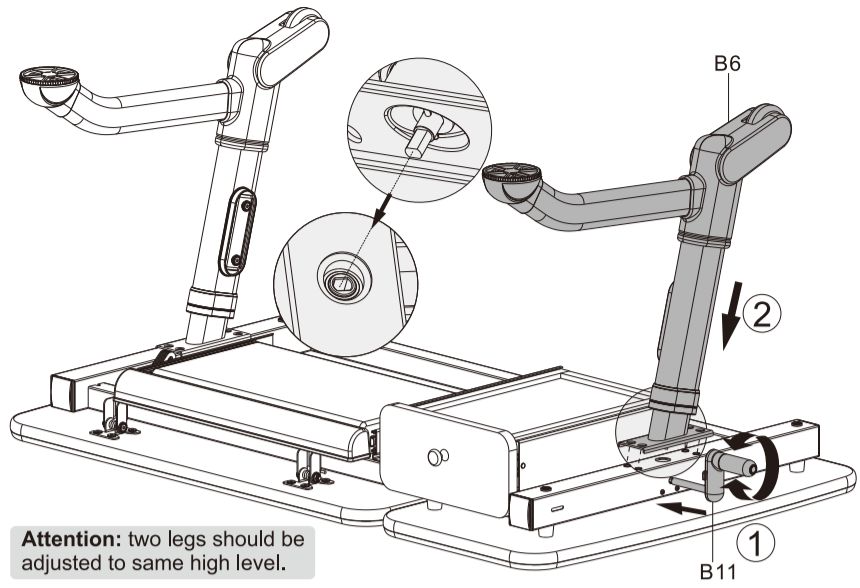

Healthy Ergo Study Desk

ASSEMBLY INSTRUCTIONS

CAUTION!

1. This product is intended for indoor use only.
2. This product should be placed on the flat ground.
3. Once water, oil and other liquid adhere to the surface of product, you should quickly wipe it clean.
4. Please regularly check and fasten joint parts in case of product shake and loosening.
5. Do not lay product in place of the corrosive gas and moisture in case of surface damage.
6. Never fasten screws tightly before all screws fixed to the right place.
7. Please use damp cloth to clean the desktop.

6

Attention: two legs should be adjusted to same high level.

7

8

9

10

12

11