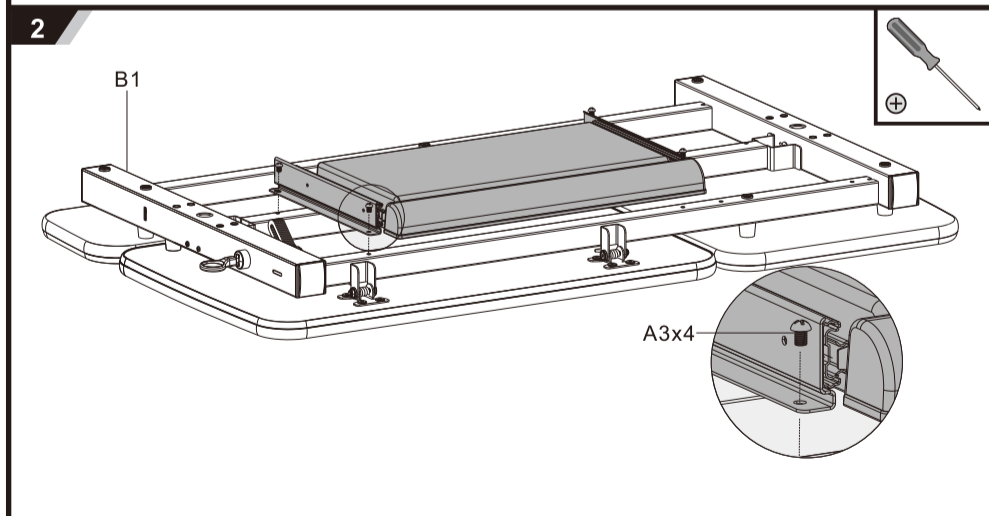

Healthy Ergo Study Desk

ASSEMBLY INSTRUCTIONS

CAUTION!

1. This product is intended for indoor use only.
2. This product should be placed on the flat ground.
3. Once water, oil and other liquid adhere to the surface of product, you should quickly wipe it clean.
4. Please regularly check and fasten joint parts in case of product shake and loosening.
5. Do not lay product in place of the corrosive gas and moisture in case of surface damage.
6. Never fasten screws tightly before all screws fixed to the right place.
7. Please use damp cloth to clean the desktop.

6

Attention: two legs should be adjusted to same high level.

7

8

9

10

12

11