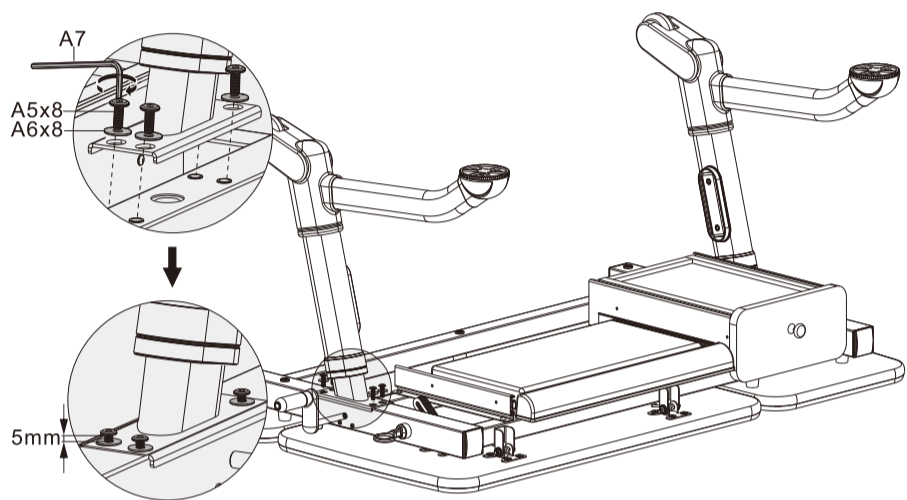

Healthy Ergo Study Desk

ASSEMBLY INSTRUCTIONS

CAUTION!

1. This product is intended for indoor use only.
2. This product should be placed on the flat ground.
3. Once water, oil and other liquid adhere to the surface of product, you should quickly wipe it clean.
4. Please regularly check and fasten joint parts in case of product shake and loosening.
5. Do not lay product in place of the corrosive gas and moisture in case of surface damage.
6. Never fasten screws tightly before all screws fixed to the right place.
7. Please use damp cloth to clean the desktop.

6

Attention: two legs should be adjusted to same high level.

7

8

9

10

12

11