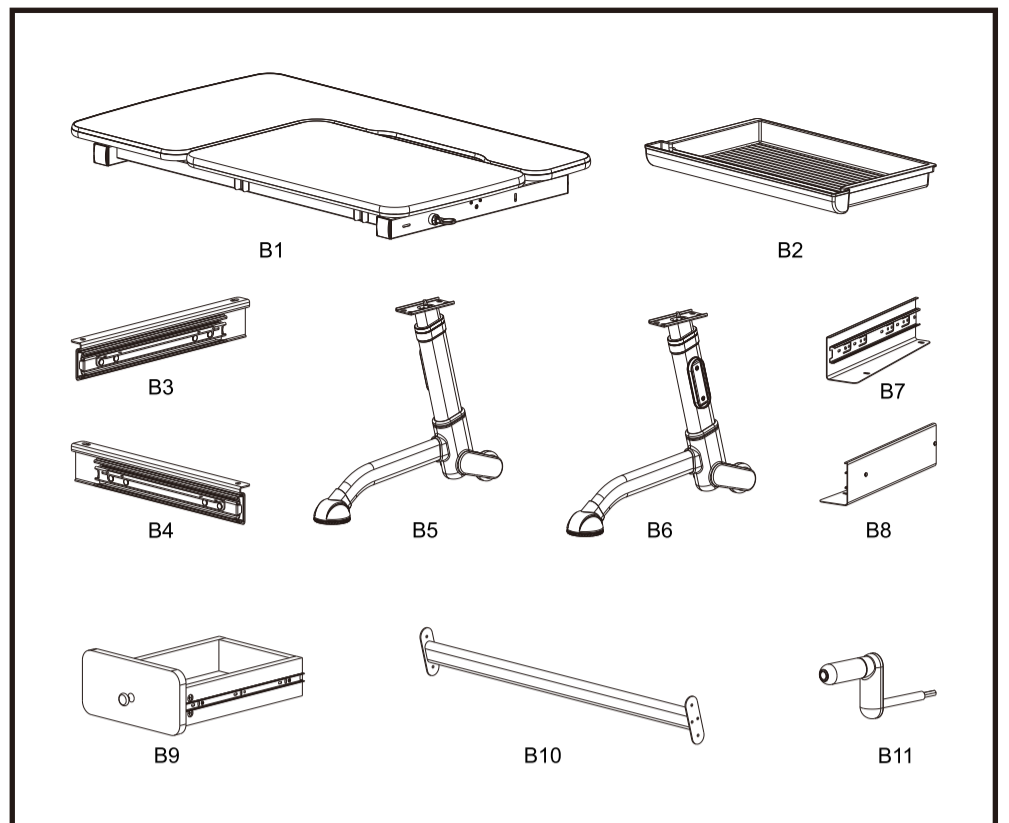

Healthy Ergo Study Desk

ASSEMBLY INSTRUCTIONS

CAUTION!

1. This product is intended for indoor use only.
2. This product should be placed on the flat ground.
3. Once water, oil and other liquid adhere to the surface of product, you should quickly wipe it clean.
4. Please regularly check and fasten joint parts in case of product shake and loosening.
5. Do not lay product in place of the corrosive gas and moisture in case of surface damage.
6. Never fasten screws tightly before all screws fixed to the right place.
7. Please use damp cloth to clean the desktop.

6

Attention: two legs should be adjusted to same high level.

7

8

9

10

12

11