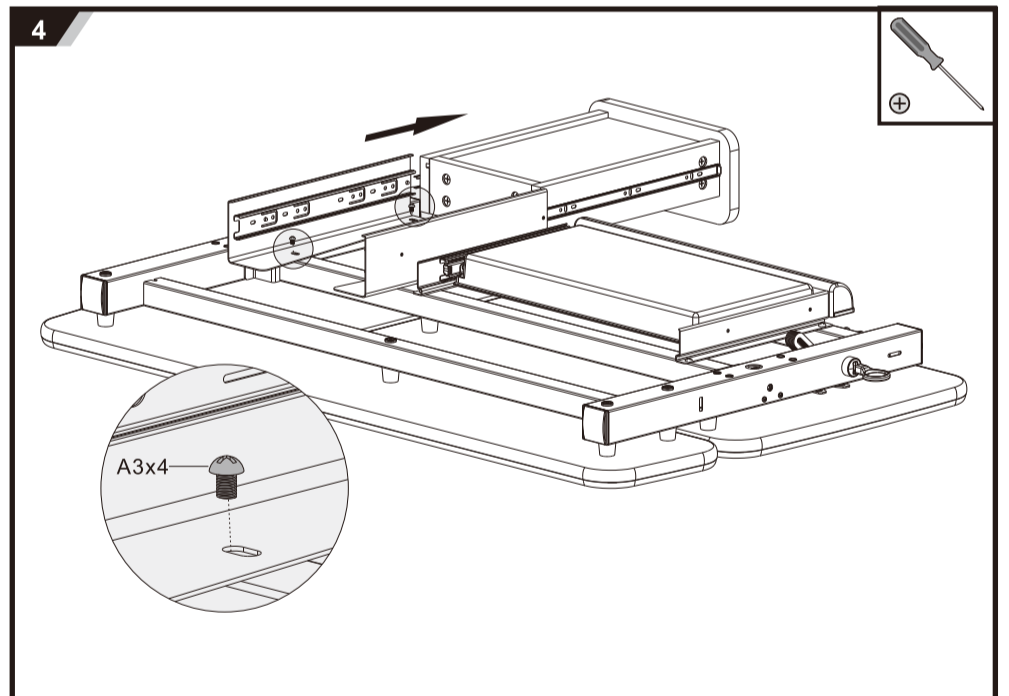

Healthy Ergo Study Desk

ASSEMBLY INSTRUCTIONS

CAUTION!

1. This product is intended for indoor use only.
2. This product should be placed on the flat ground.
3. Once water, oil and other liquid adhere to the surface of product, you should quickly wipe it clean.
4. Please regularly check and fasten joint parts in case of product shake and loosening.
5. Do not lay product in place of the corrosive gas and moisture in case of surface damage.
6. Never fasten screws tightly before all screws fixed to the right place.
7. Please use damp cloth to clean the desktop.

6

Attention: two legs should be adjusted to same high level.

7

8

9

10

12

11