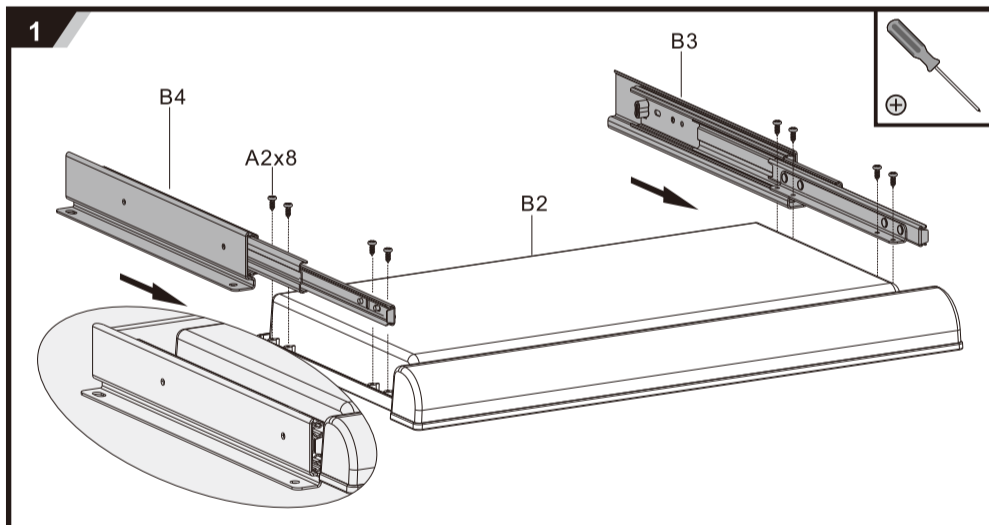

Healthy Ergo Study Desk

ASSEMBLY INSTRUCTIONS

CAUTION!

1. This product is intended for indoor use only.
2. This product should be placed on the flat ground.
3. Once water, oil and other liquid adhere to the surface of product, you should quickly wipe it clean.
4. Please regularly check and fasten joint parts in case of product shake and loosening.
5. Do not lay product in place of the corrosive gas and moisture in case of surface damage.
6. Never fasten screws tightly before all screws fixed to the right place.
7. Please use damp cloth to clean the desktop.

6

Attention: two legs should be adjusted to same high level.

7

8

9

10

12

11